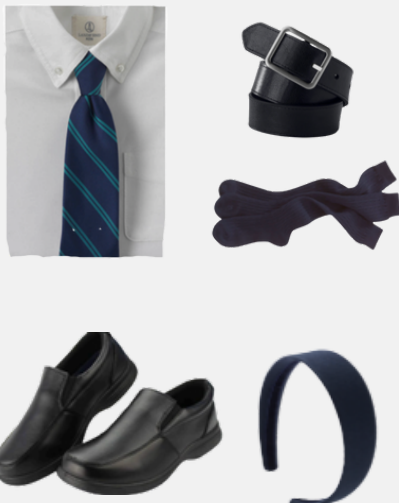

ACCESSORIES

- Tie – **$10**
- Hat – **$5**
- Headband – **$5**
- Belt – **$10**
- Socks/Tights – **$1**
- Sneakers/Shoes – **$25**