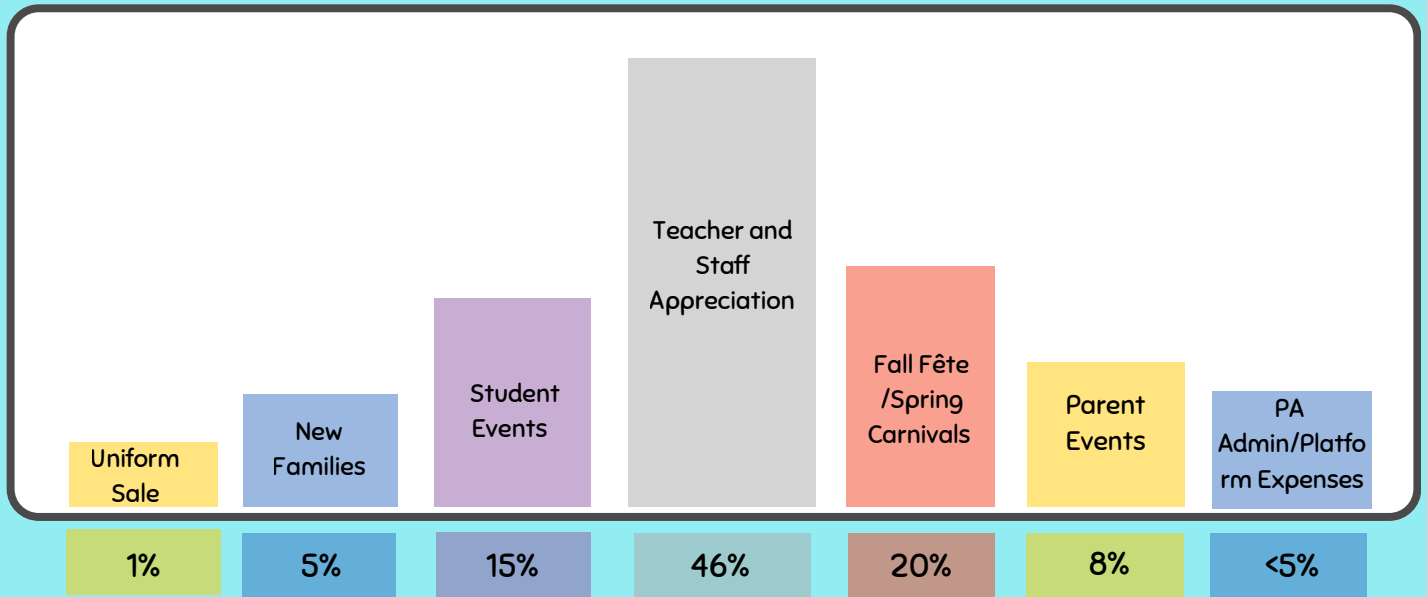

QUESTIONS? IDEAS? FEEDBACK?

parent.association@bisboston.org

www.bispa.org

WHERE DO BISB-PA DOLLARS GO?

👉 Spending for the 2023-2024 School Year 👈

We are excited to share with you the impact of your generosity and support for the British International School of Boston Parent Association. Thanks to your contributions and help in fundraising events, we've been able to make significant efforts in enhancing our community. Your donations have helped us in the following ways: